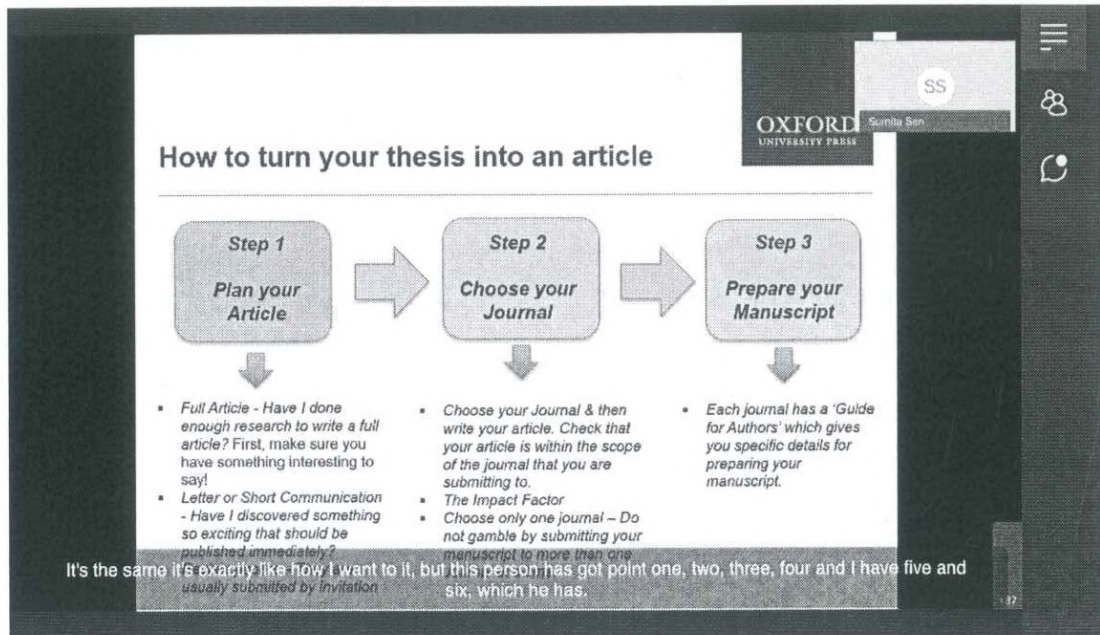

The session was conducted with the following learning outcomes in mind-

1. This session will help us determine whether we are ready to publish our work,
2. Discuss the manuscript forms available, and
3. Highlight points to consider when choosing the right journal for your research.
4. At the end of the session we will have an understanding of the publishing process and the steps to follow when preparing to publish.

Hence the session was designed towards covering the following elements -

- How to turn your thesis into an article
- Differences between a thesis and an article
- How to write a manuscript
- Types of journal manuscripts
- How to select which journal you want to write for
- How do you upload a manuscript on the OUP platform – Article submission process
- The journal publishing cycle
- What is Open Access – Kinds of Open Access

92 participants attended the session. They were faculty members from School of Law and Department of Sociology and Social Work, CHRIST University. Research scholars of both the departments and the student council members also attended the session.